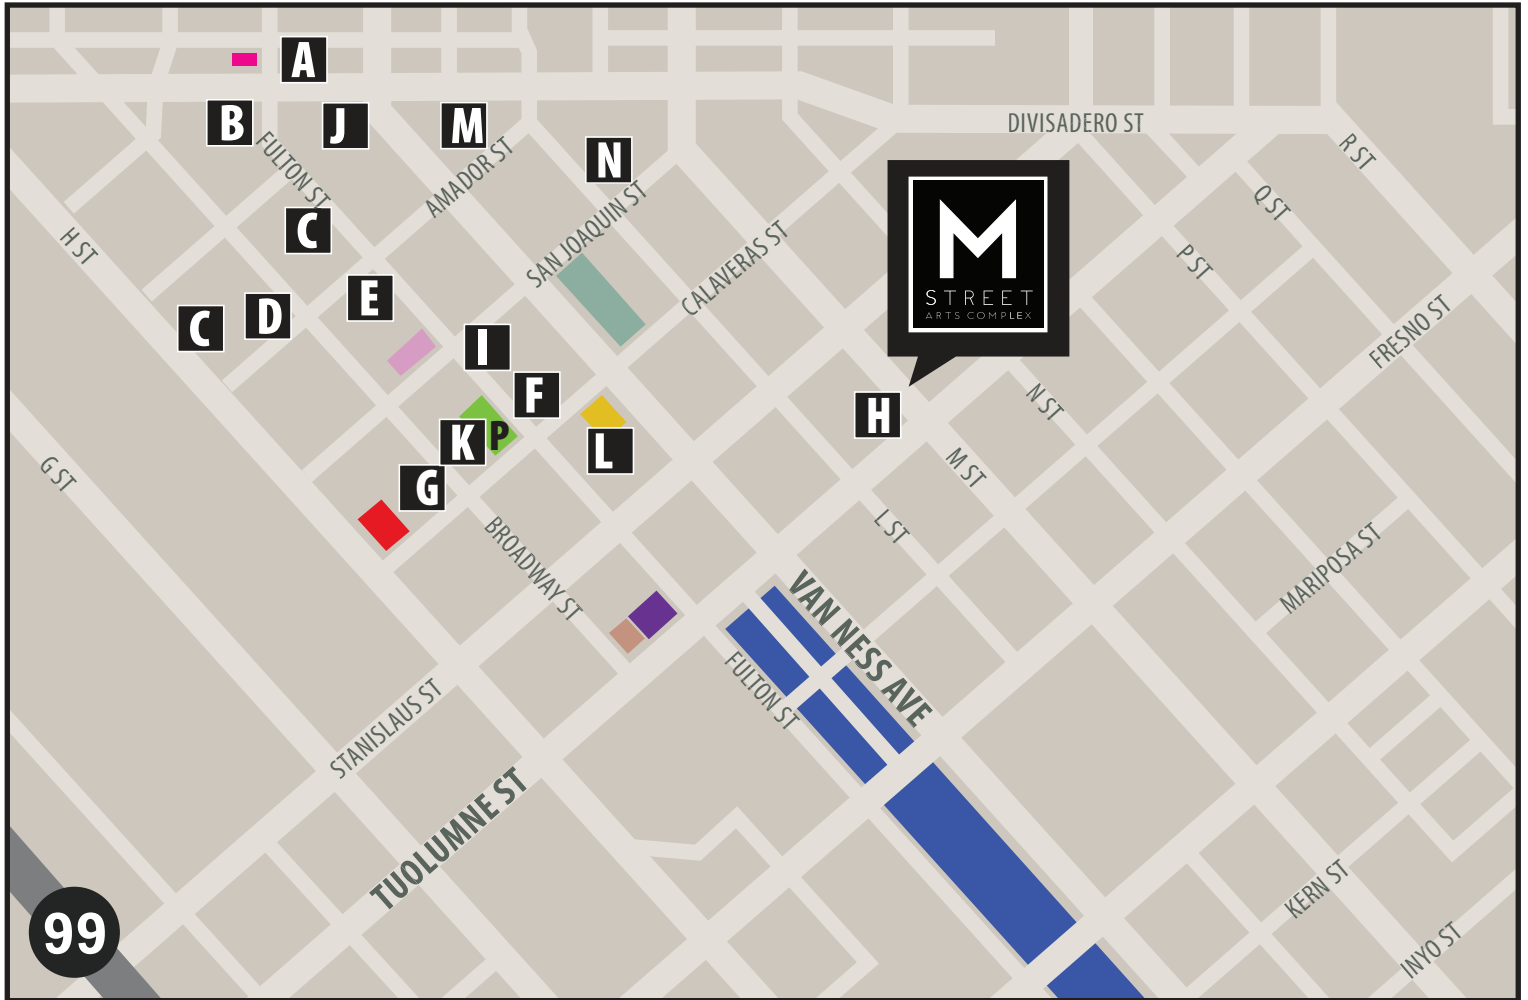

DOWNTOWN FRESNO

- | | | |
|----------------------------|--------------------------------|--|
| A 64 Fulton Studios | B Iron Bird Lofts | C H Street Lofts |
| D Vagabond Lofts | E Fulton Village | F Biz-Werx |
| G Broadway Lofts | H M Street Arts Complex | I 1612 Fulton |
| J Bungalow Court | K Brio on Broadway | L The Lede |
| M Courtyard Studios | N Crichton Place | P Community Park
coming 2015 |